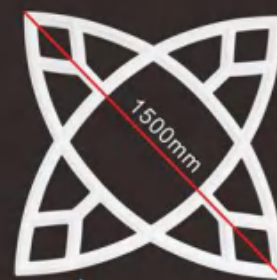

▲ **HN-K016**
970x970mm
厚度 (Thick) :20mm

HN-K016 组合示例

精美燈座
CEILING MEDALLION

HN-K022
900X900mm

HN-K022 组合示例

▲ **HN-K026-A**
(**HN-K026-B**)
400x400mm
(600x600mm)

HN-K026 组合示例

▲ **HN-K028**
1500x1500mm
HN-K028-A
1100x1100mm