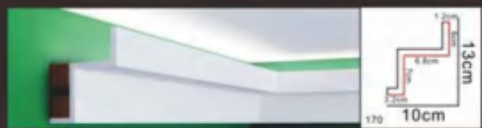

現代壁板
MODERN WALL PLAQUE

HN-85126 面宽:300mm 长度:2400mm

HN-85235 面宽:208mm 长度:2400mm

HN-85127 面宽:316mm 长度:2400mm

HN-85236 面宽:232mm 长度:2400mm

HN-85231 面宽:162mm 长度:2400mm

HN-85237 面宽:244mm 长度:2400mm

HN-85232 面宽:164mm 长度:2400mm