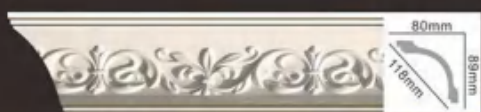

HN-80181 面宽:118mm 对花:200mm