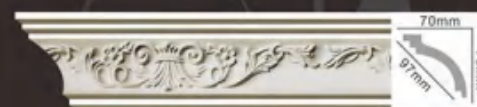

HN-80131 面宽:90 mm 对花:70mm

HN-8008X 面宽:96mm 对花:25mm

HN-8076 面宽:92mm 对花:50mm

HN-8012 面宽:97mm 对花:240mm

HN-8011 面宽:94 mm 对花:50mm

HN-80115 面宽:97mm 对花:300mm

HN-8023 面宽:95 mm 对花:48mm

HN-8077 面宽:97mm 对花:53mm