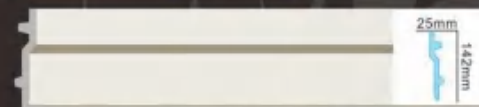

70mm
280mm
HN-86222*
长度 (Long) :2440mm

70mm
83mm
109mm
HN-86223*
长度 (Long) :2400mm

86mm
80mm
113mm
HN-86227*
长度 (Long) :2400mm

HN-86228 面宽:142mm