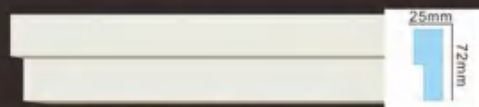

HN-8611 面宽:68mm

HN-8636 面宽:52mm

HN-8658 面宽:69mm

HN-8604 面宽:57mm

HN-8602D 面宽:72mm

素面平線板
PLAIN PANEL MOULDING

HN-8629 面宽:72mm

HN-8673 面宽:81mm