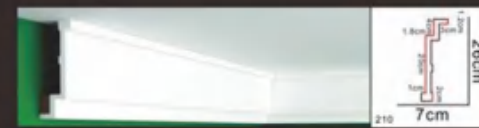

現代壁板
MODERN WALL PLAQUE

HN-85126 面宽:300mm 长度:2400mm

HN-85235 面宽:208mm 长度:2400mm

HN-85127 面宽:316mm 长度:2400mm

HN-85236 面宽:232mm 长度:2400mm

HN-85231 面宽:162mm 长度:2400mm

HN-85237 面宽:244mm 长度:2400mm

HN-85232 面宽:164mm 长度:2400mm