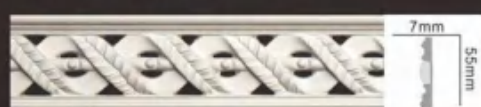

HN-8227C 面宽:200mm 对花:38mm

HN-8227-50 面宽:54mm 对花:32mm

HN-8227-161 面宽:161mm

HN-8227-201 面宽:201mm

HN-8227D 面宽:300mm 对花:38mm

HN-8214-200 面宽:200mm

HN-82156 面宽:55mm 对花:40mm

HN-82159 面宽:67mm 对花:125mm