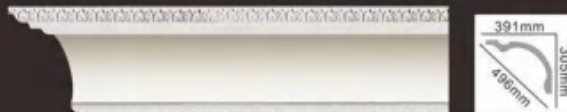

HN-80352 面宽:405mm 对花:60mm

HN-80353* 面宽:525mm 对花:60mm

雕花角線板 CARVING CORNICE MOULDING

HN-80166

HN-80165

HN-80164

HN-80211*

HN-80163