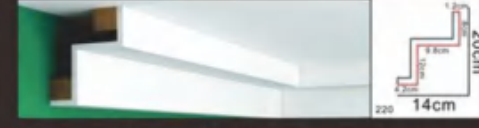

現代壁板
MODERN WALL PLAQUE

HN-85126 面宽:300mm 长度:2400mm

HN-85235 面宽:208mm 长度:2400mm

HN-85127 面宽:316mm 长度:2400mm

HN-85236 面宽:232mm 长度:2400mm

HN-85231 面宽:162mm 长度:2400mm

HN-85237 面宽:244mm 长度:2400mm

HN-85232 面宽:164mm 长度:2400mm