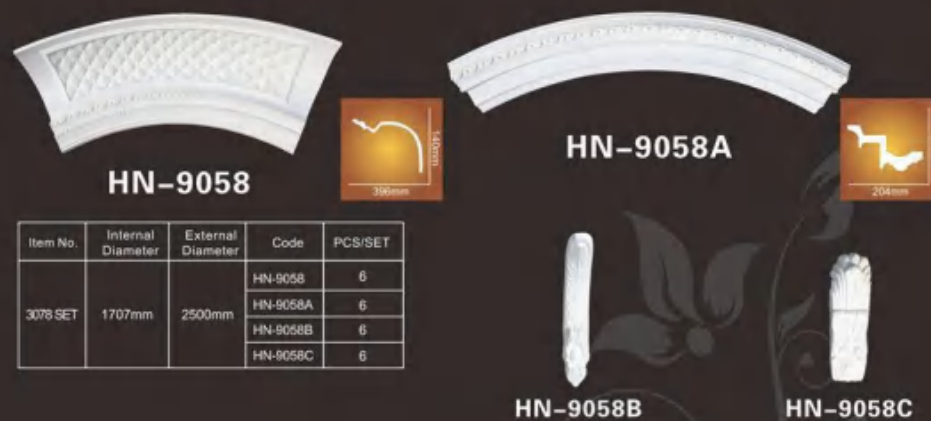

HN-9058

HN-9058A

HN-9058B

HN-9058C

Item No.	Internal Diameter	External Diameter	Code	PCS/SET
3076 SET	1707mm	2500mm	HN-9058	6
			HN-9058A	6
			HN-9058B	6
			HN-9058C	6