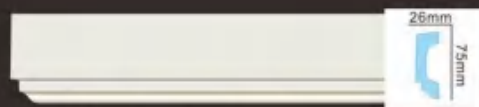

HN-8611 面宽:68mm

HN-8636 面宽:52mm

HN-8658 面宽:69mm

HN-8604 面宽:57mm

HN-8602D 面宽:72mm

素面平線板
PLAIN PANEL MOULDING

HN-8629 面宽:72mm

HN-8673 面宽:81mm