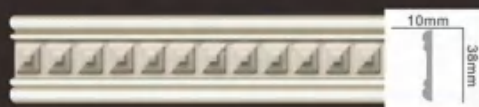

雕花平線板
CARVED PANEL MOULDING

HN-82112 面宽:38mm 对花:15mm