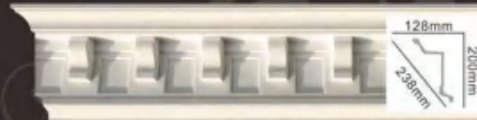

HN-80349 面宽:228mm 对花:240mm

HN-80347* 面宽:216mm 对花:270mm

HN-80357 面宽:235mm 对花:172mm

HN-8071 面宽:217mm 对花:35mm

HN-80107 面宽:238mm 对花:150mm

雕花角線板 CARVING CORNICE MOULDING

HN-80199 面宽:245mm 对花:240mm

HN-8092 面宽:267mm 对花:246mm