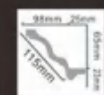

HN-85138D
直径:1500mm