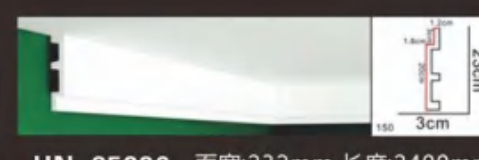

現代壁板
MODERN WALL PLAQUE

HN-85126 面宽:300mm 长度:2400mm

HN-85235 面宽:208mm 长度:2400mm

HN-85127 面宽:316mm 长度:2400mm

HN-85236 面宽:232mm 长度:2400mm

HN-85231 面宽:162mm 长度:2400mm

HN-85237 面宽:244mm 长度:2400mm

HN-85232 面宽:164mm 长度:2400mm