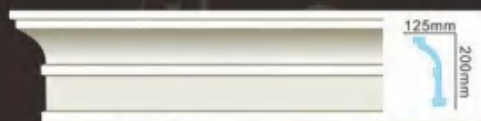

HN-8587* 面宽:210mm

HN-8536C 面宽:210mm

HN-8522B 面宽:214mm

素面角線板
PLAIN CORNICE MOULDING

HN-8581* 面宽:215mm

HN-85136 面宽:218mm

HN-8560 面宽:238mm

HN-8546B* 面宽:240mm