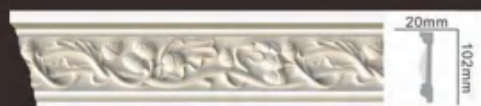

HN-82102* 面宽:102mm 对花:245mm