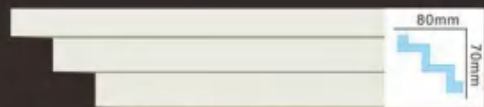

HN-85150 面宽:106mm