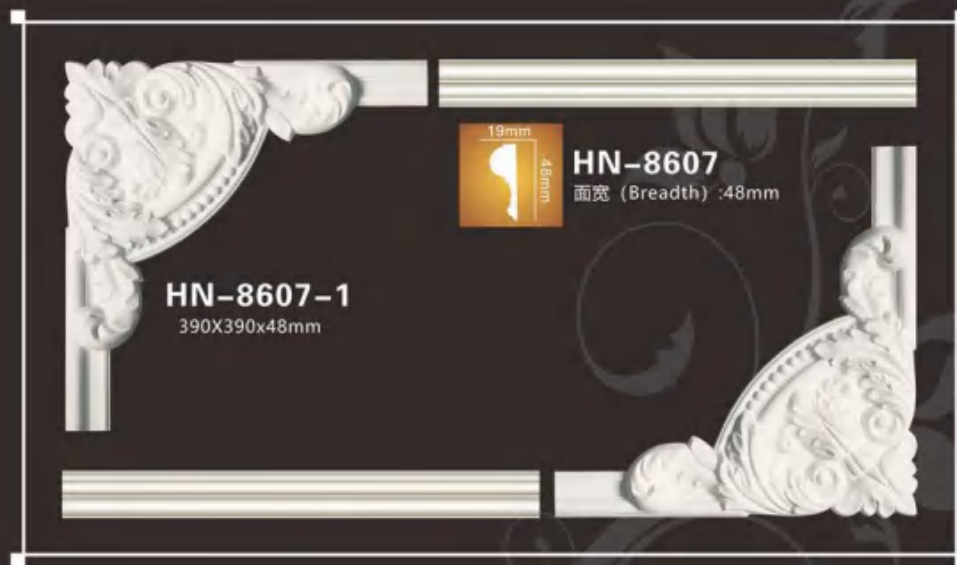

平線彎角花

CORNERS & FRAME

線條系列

彎角花系列

燈盤系列

飾花系列

扁柱羅馬柱系列

現代壁板

燈池系列