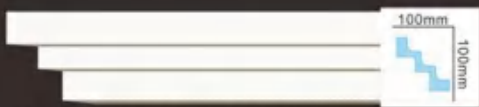

素面角線板 PLAIN CORNICE MOULDING

HN-8592-78 面宽:78mm

HN-8592-92 面宽:92mm

HN-8592-113 面宽:113mm

HN-8592-141 面宽:141mm

HN-8592-234 面宽:234mm

HN-8598-85 面宽:85mm

HN-8598-113 面宽:113mm