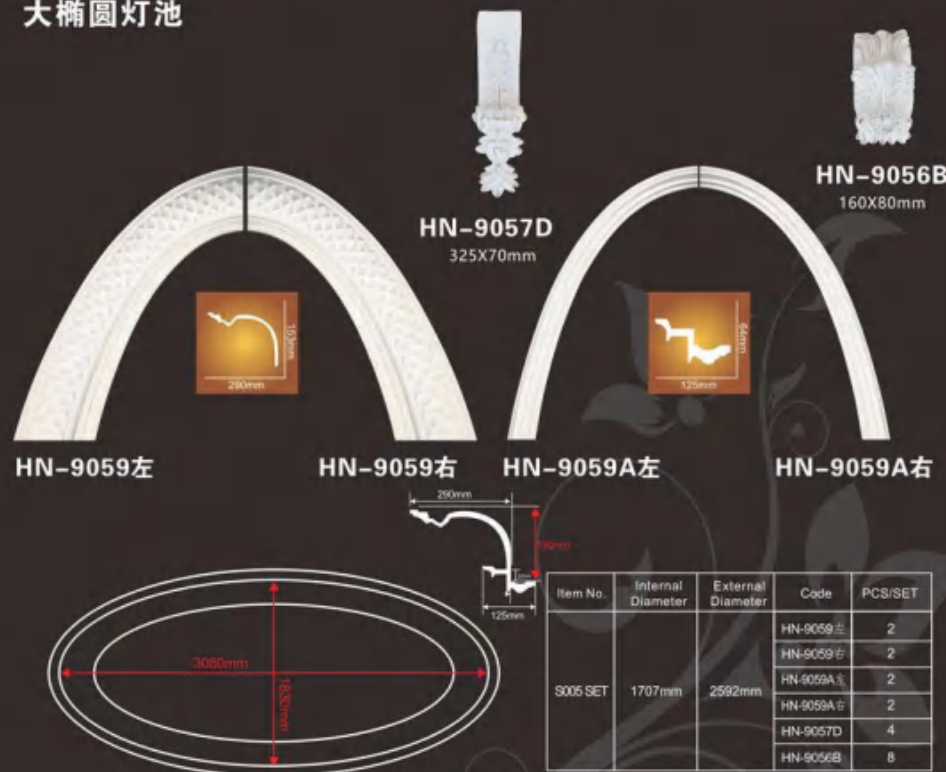

Item No.	Internal Diameter	External Diameter	Code	PCS/SET
5005 SET	1707mm	2592mm	HN-9059左	2
			HN-9059右	2
			HN-9059A左	2
			HN-9059A右	2
			HN-9057D	4
			HN-9056B	8