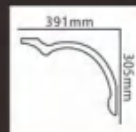

HN-K175
高度: 174mm
宽度: 255mm
厚度: 177mm