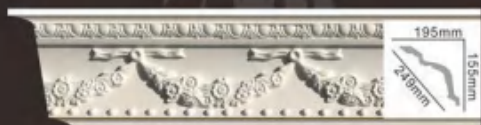

HN-8073 面宽:249mm 对花:245mm