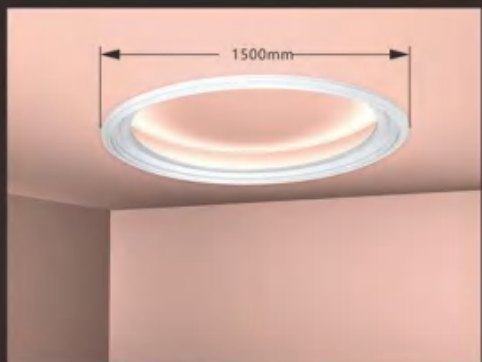

HN-85239 面宽:209mm 长度:2400mm