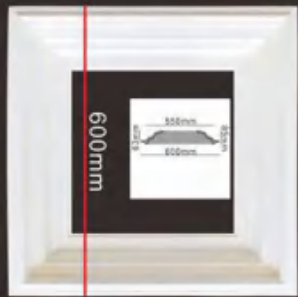

HN-B028
610X610X74mm

HN-B031
610X610X74mm

精美燈座
CEILING MEDALLION

HN-B050
規格: 500X500X35mm

HN-B051
500X500X35mm

HN-G013
610X1210X75mm

HN-B040
規格: 600X600mm

精美燈座
CEILING MEDALLION