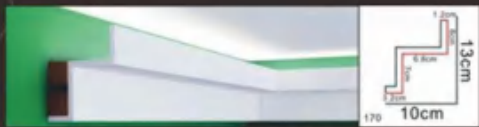

現代壁板
MODERN WALL PLAQUE

HN-85126 面宽:300mm 长度:2400mm

HN-85235 面宽:208mm 长度:2400mm

HN-85127 面宽:316mm 长度:2400mm

HN-85236 面宽:232mm 长度:2400mm

HN-85231 面宽:162mm 长度:2400mm

HN-85237 面宽:244mm 长度:2400mm

HN-85232 面宽:164mm 长度:2400mm