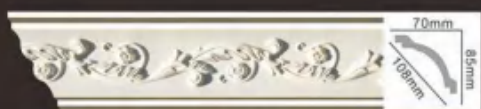

HN-8082 面宽:110mm 对花:100mm

HN-80310 面宽:107mm 对花:41mm

HN-80129 面宽:110mm 对花:60mm

HN-80171 面宽:108mm 对花:164mm

HN-8035 面宽:110mm 对花:120mm

HN-80173* 面宽:108mm 对花:40mm

HN-8084 面宽:110mm 对花:41mm

HN-80311 面宽:108mm 对花:204mm