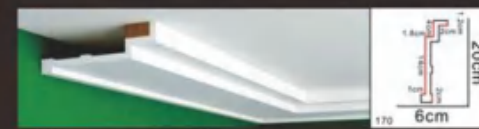

HN-85239 面宽:209mm 长度:2400mm