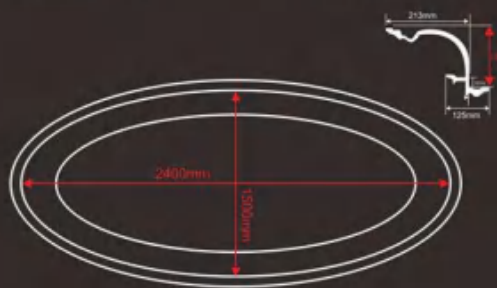

HN-9052左

HN-9052右

HN-9052A左

Item No.	Internal Diameter	External Diameter	Code	PCS/SET
5005 SET			HN-9059左	2
			HN-9059右	2
			HN-9059A左	2
			HN-9059A右	2
			HN-9057D	4
			HN-9056B	8