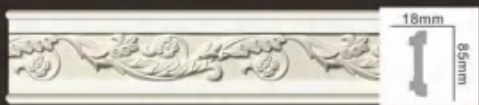

HN-82209* 面宽:85mm 对花:202mm