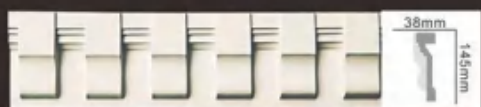

HN-82216* 面宽:135mm 对花:480mm

HN-8242B* 面宽:140mm 对花:200mm

HN-8258 面宽:145mm 对花:100mm

HN-82126 面宽:163mm 对花:160mm

HN-8259* 面宽:176mm 对花:100mm

HN-8233B 面宽:180mm 对花:350mm

HN-82108* 面宽:190mm 对花:180mm

HN-82127 面宽:190mm 对花:40mm