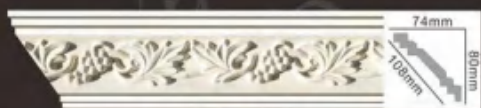

HN-8078 面宽:102mm 对花:152mm

HN-8080 面宽:100mm 对花:240mm

HN-8017 面宽:103mm 对花:32mm

HN-80100 面宽:101mm 对花:45mm

HN-8021 面宽:103mm 对花:160mm

HN-8016 面宽:101mm 对花:71mm

HN-80307* 面宽:103mm 对花:60mm

HN-8018 面宽:101mm 对花:67mm

HN-80308* 面宽:103mm 对花:25mm

HN-8024 面宽:102mm 对花:240mm

HN-8079 面宽:104mm 对花:60mm

HN-8099 面宽:102mm 对花:80mm

HN-8026* 面宽:107mm 对花:120mm

雕花角線板

CARVING CORNICE MOULDING

HN-80101 面宽:107mm 对花:200mm

HN-8082 面宽:110mm 对花:100mm

HN-80310 面宽:107mm 对花:41mm

HN-80129 面宽:110mm 对花:60mm

HN-80171 面宽:108mm 对花:164mm

HN-8035 面宽:110mm 对花:120mm

HN-80173* 面宽:108mm 对花:40mm

HN-8084 面宽:110mm 对花:41mm

HN-80311 面宽:108mm 对花:204mm