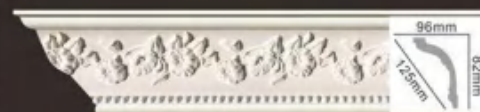

HN-8038 面宽:120mm 对花:83mm

HN-80181 面宽:118mm 对花:200mm

HN-80180* 面宽:120mm 对花:200mm

HN-80141 面宽:118mm 对花:30mm

HN-80179 面宽:120mm 对花:150mm

雕花角線板

CARVING CORNICE MOULDING

HN-80126 面宽:122mm 对花:135mm