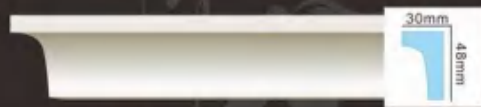

HN-8639 面宽:48mm